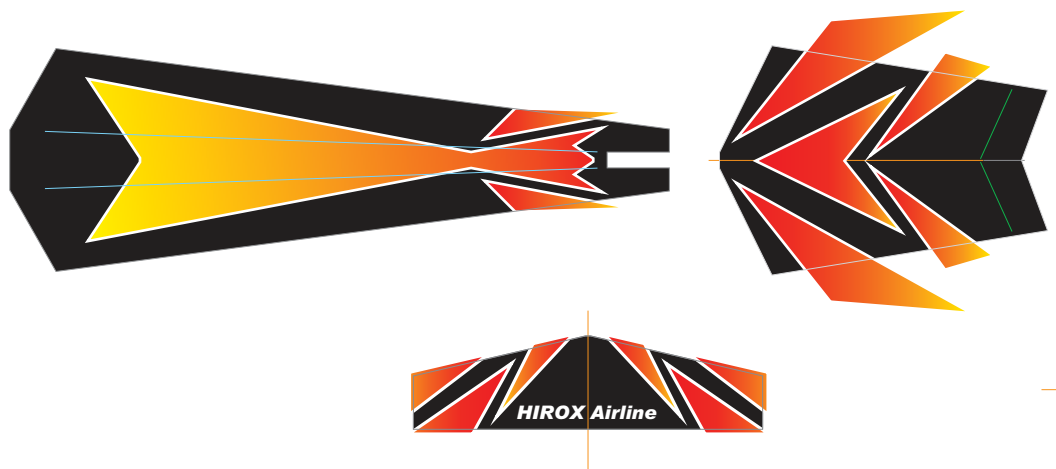

White version

Red color

v9114 body

White version

Black color

White version

like a blue color

C=95%
M=80%