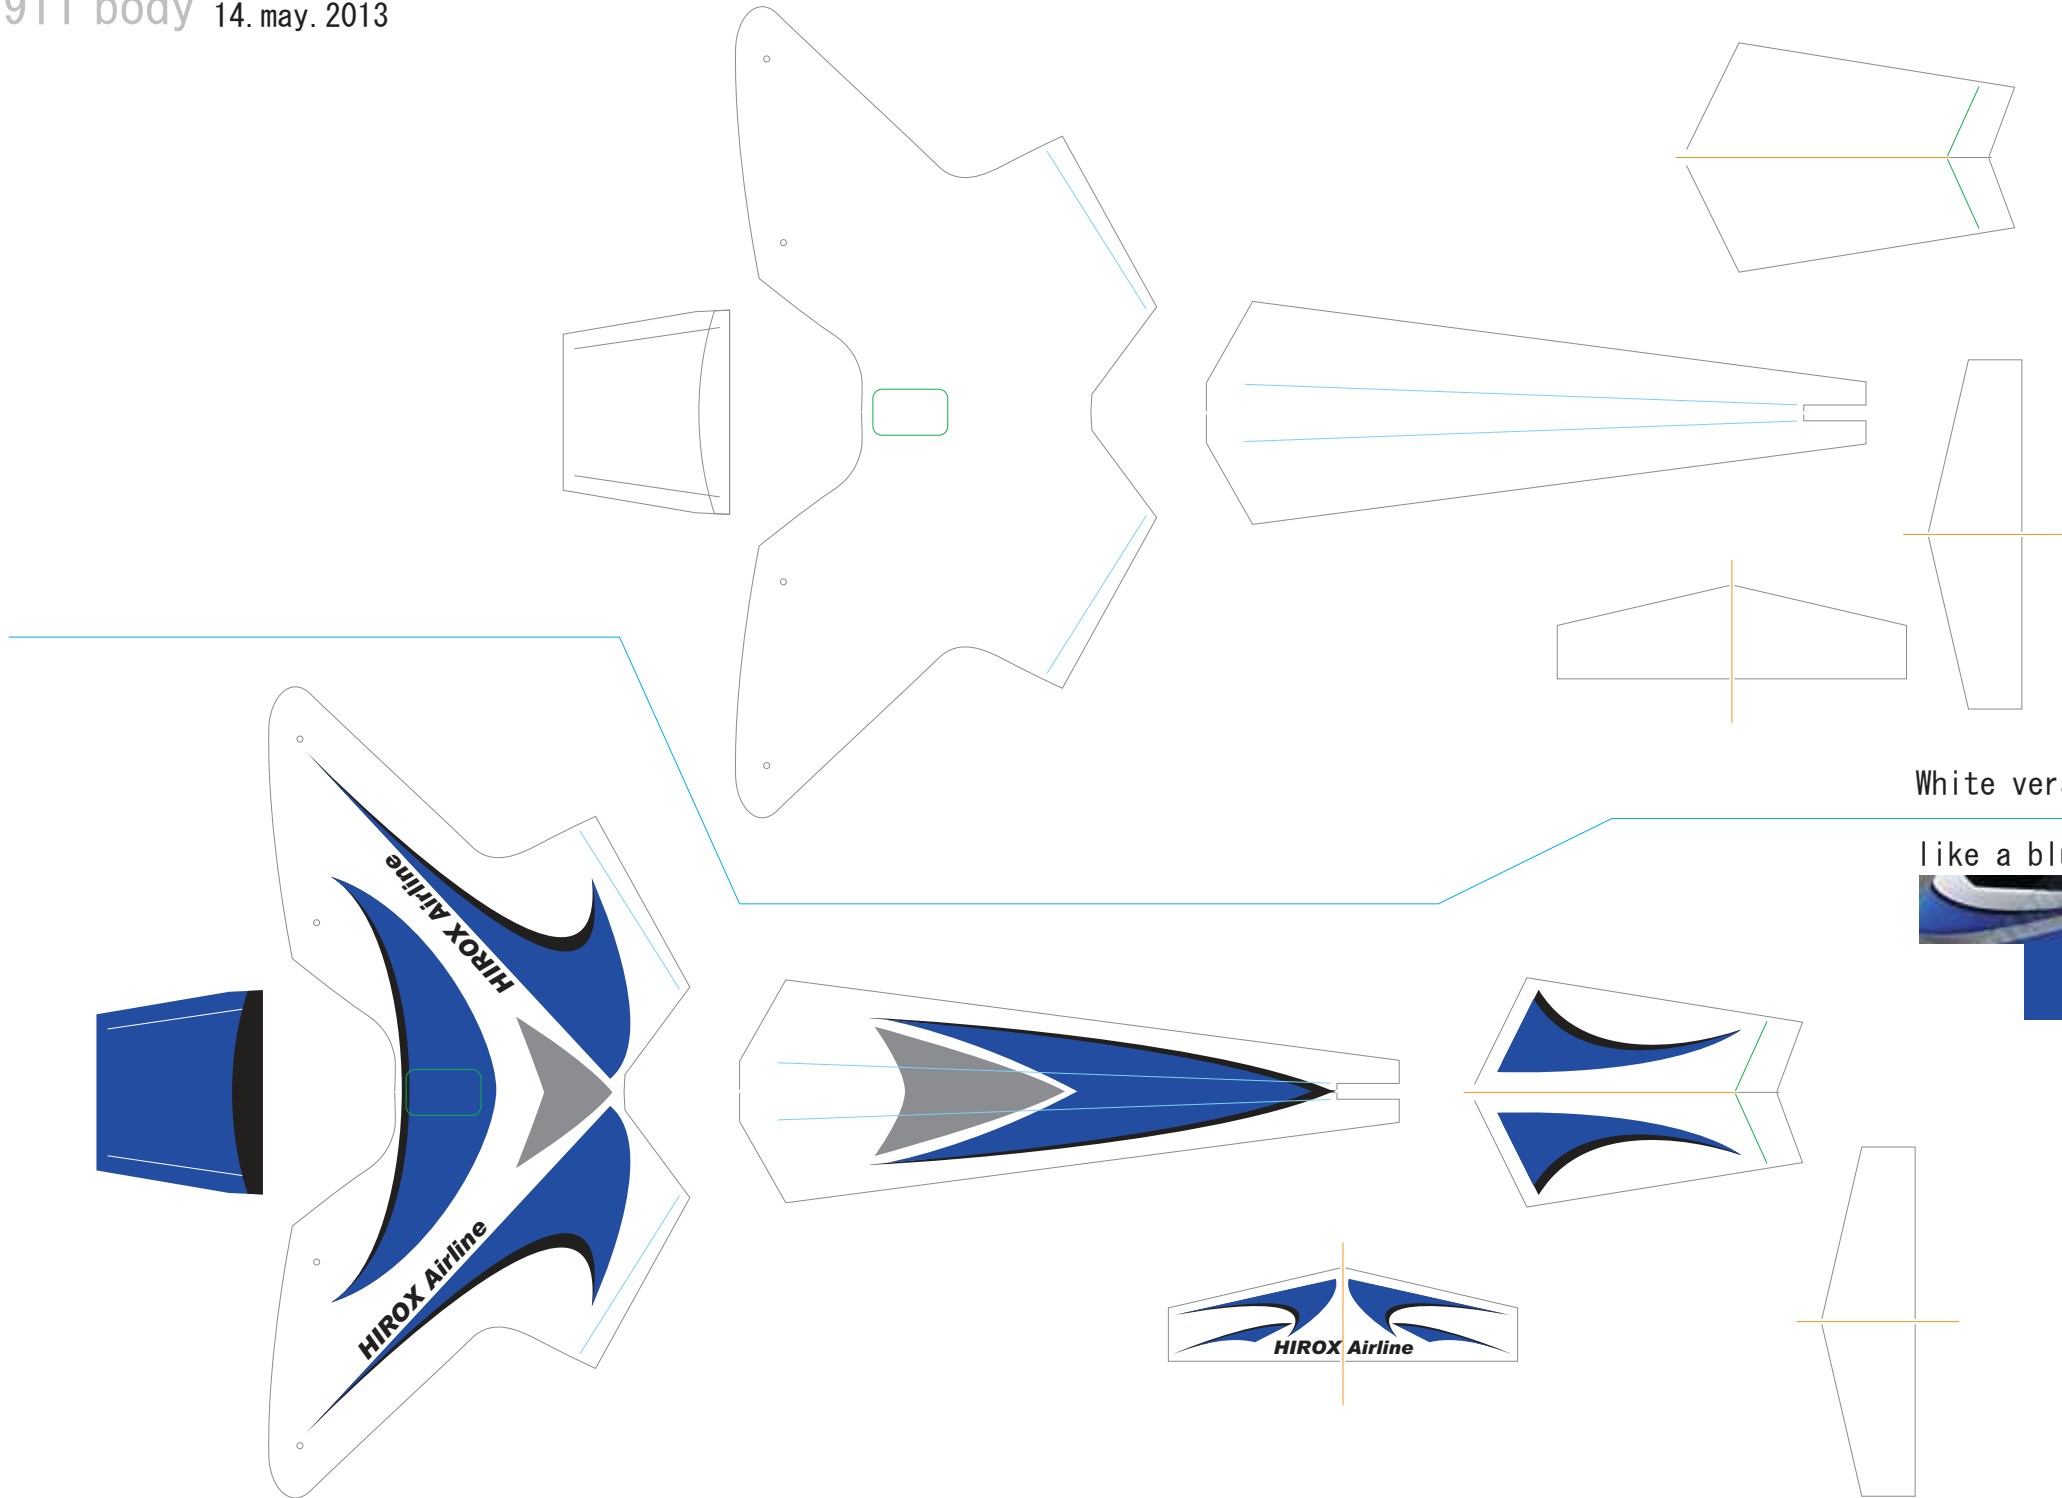

White version

Red color

v9114 body

White version

Black color

White version

like a blue color

C=95%
M=80%